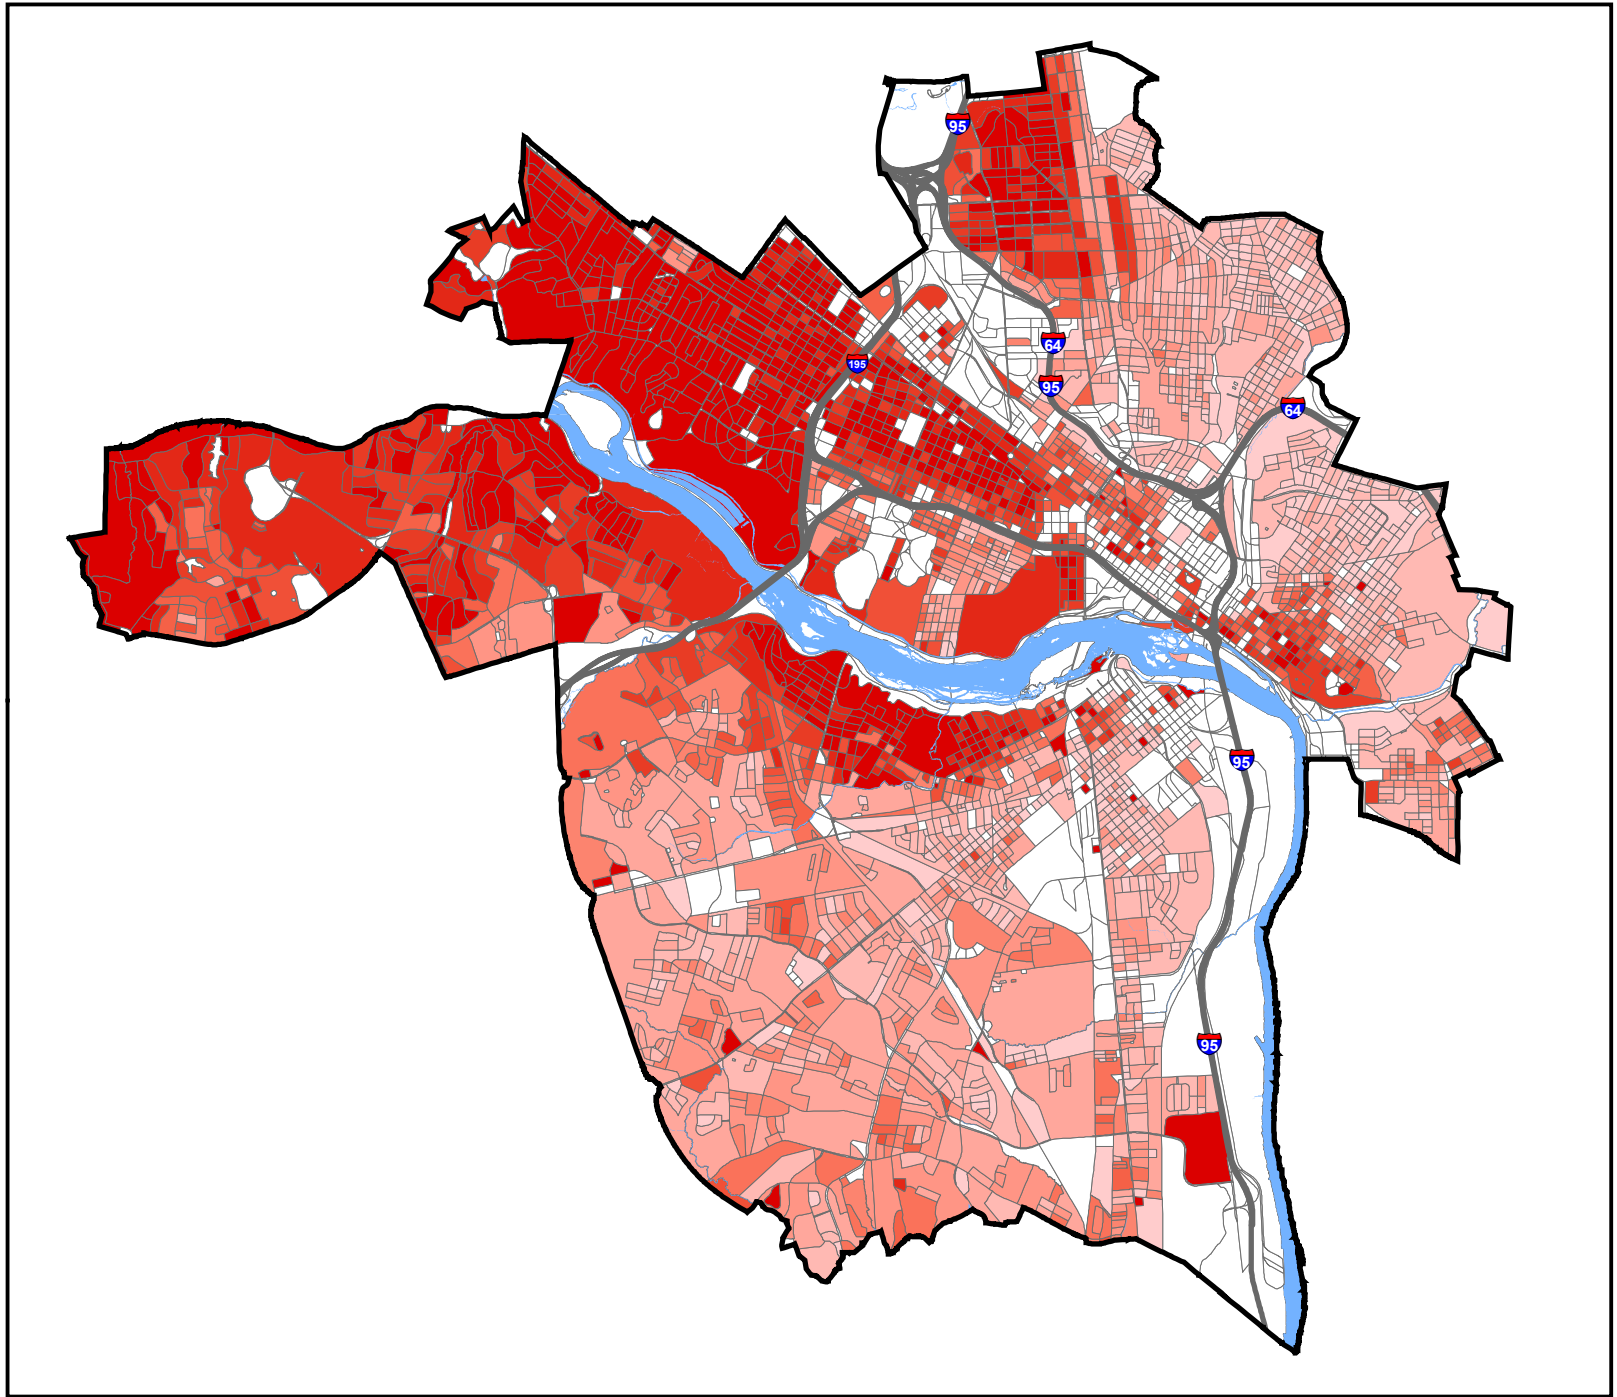

# Race: White Alone - 2010 Census

City of Richmond, VA  
Geographic Information Systems

## Race - White Alone

Source:  
U.S. Census Bureau, 2010 Census

Disclaimer:  
The City of Richmond assumes no liability either for any errors, omissions, or inaccuracies in the information provided regardless of the cause of such or for any decision made, action taken, or action not taken by the user in reliance upon any maps or information provided herein.

1 inch = 2 miles  
1:100,000