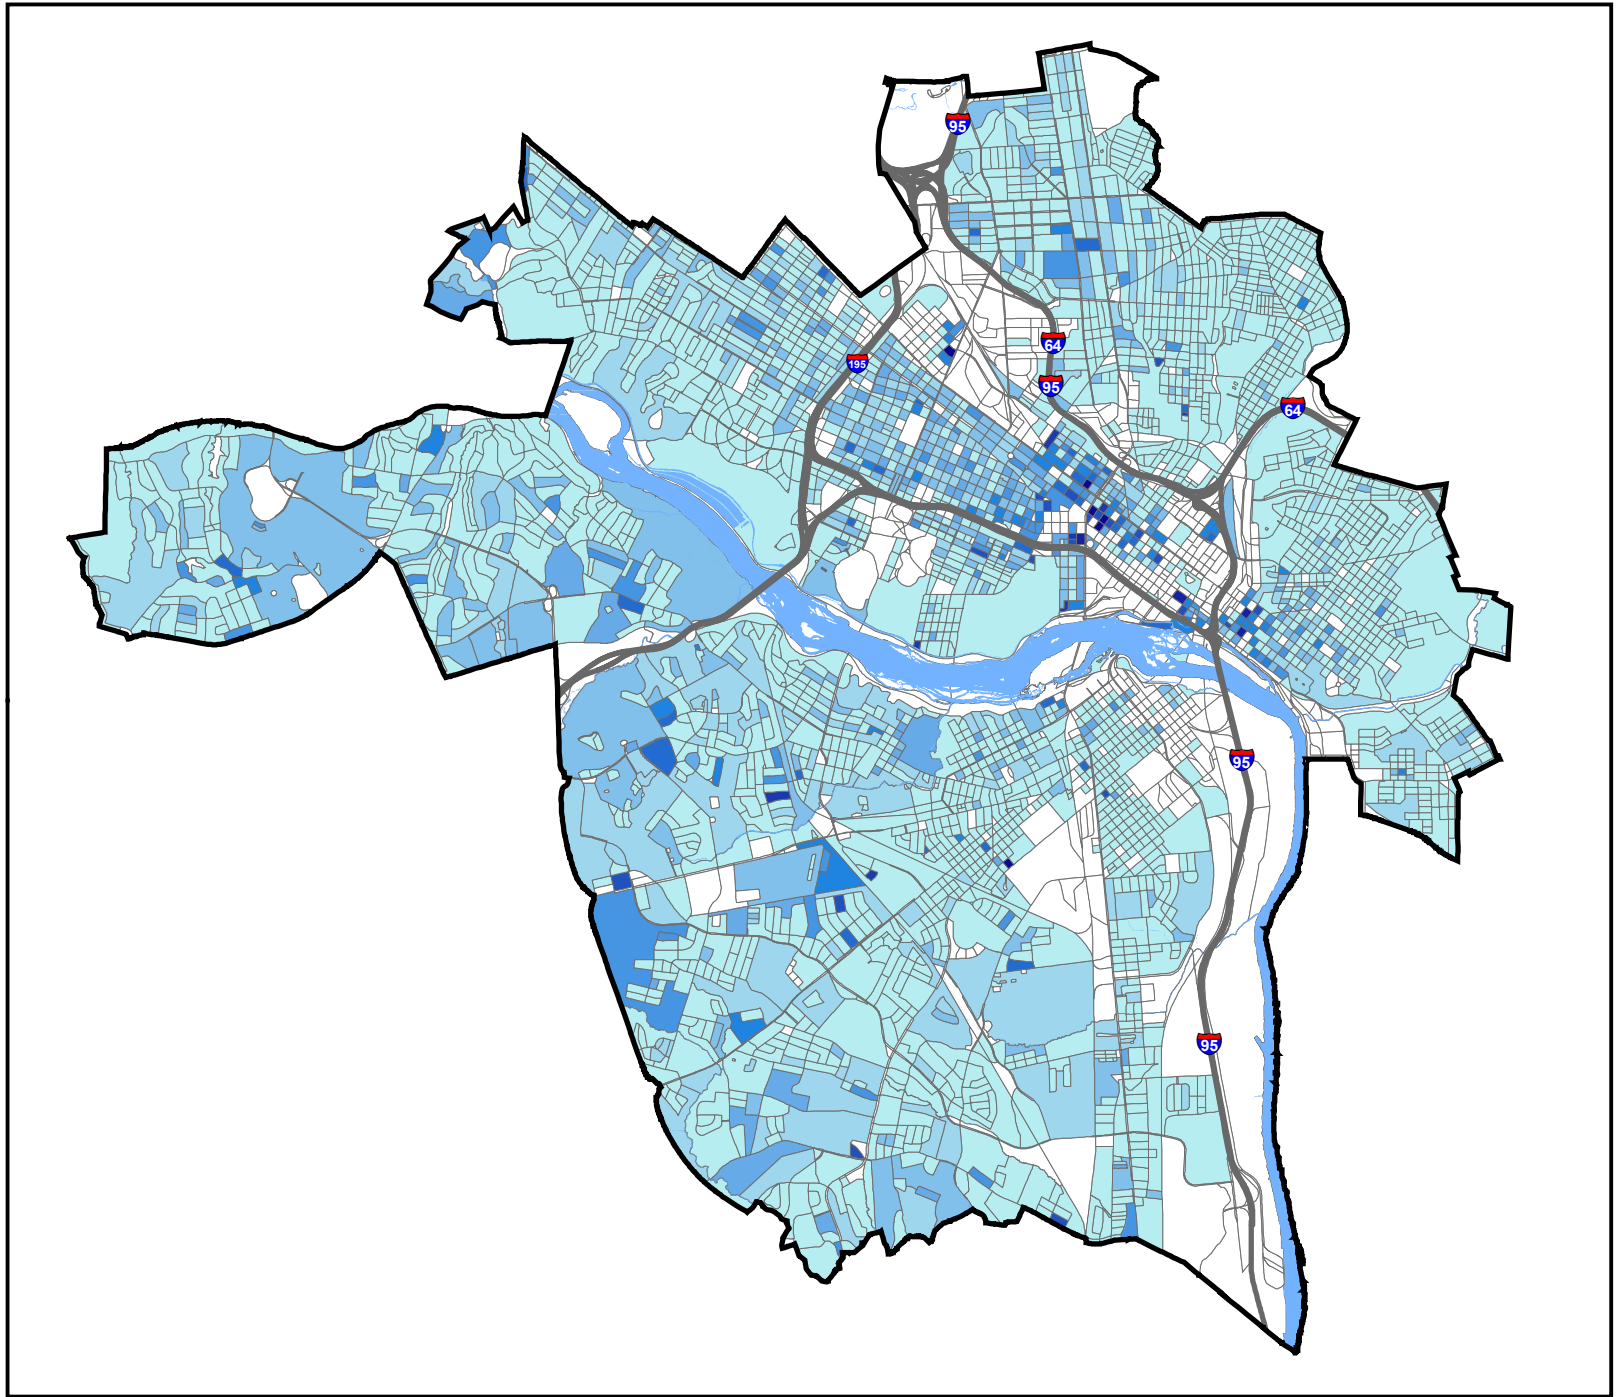

Race: Asian Alone - 2010 Census

City of Richmond, VA
Geographic Information Systems

Race - Asian Alone

Source:
U.S. Census Bureau, 2010 Census

Disclaimer:
The City of Richmond assumes no liability either for any errors, omissions, or inaccuracies in the information provided regardless of the cause of such or for any decision made, action taken, or action not taken by the user in reliance upon any maps or information provided herein.

1 inch = 2 miles
1:100,000